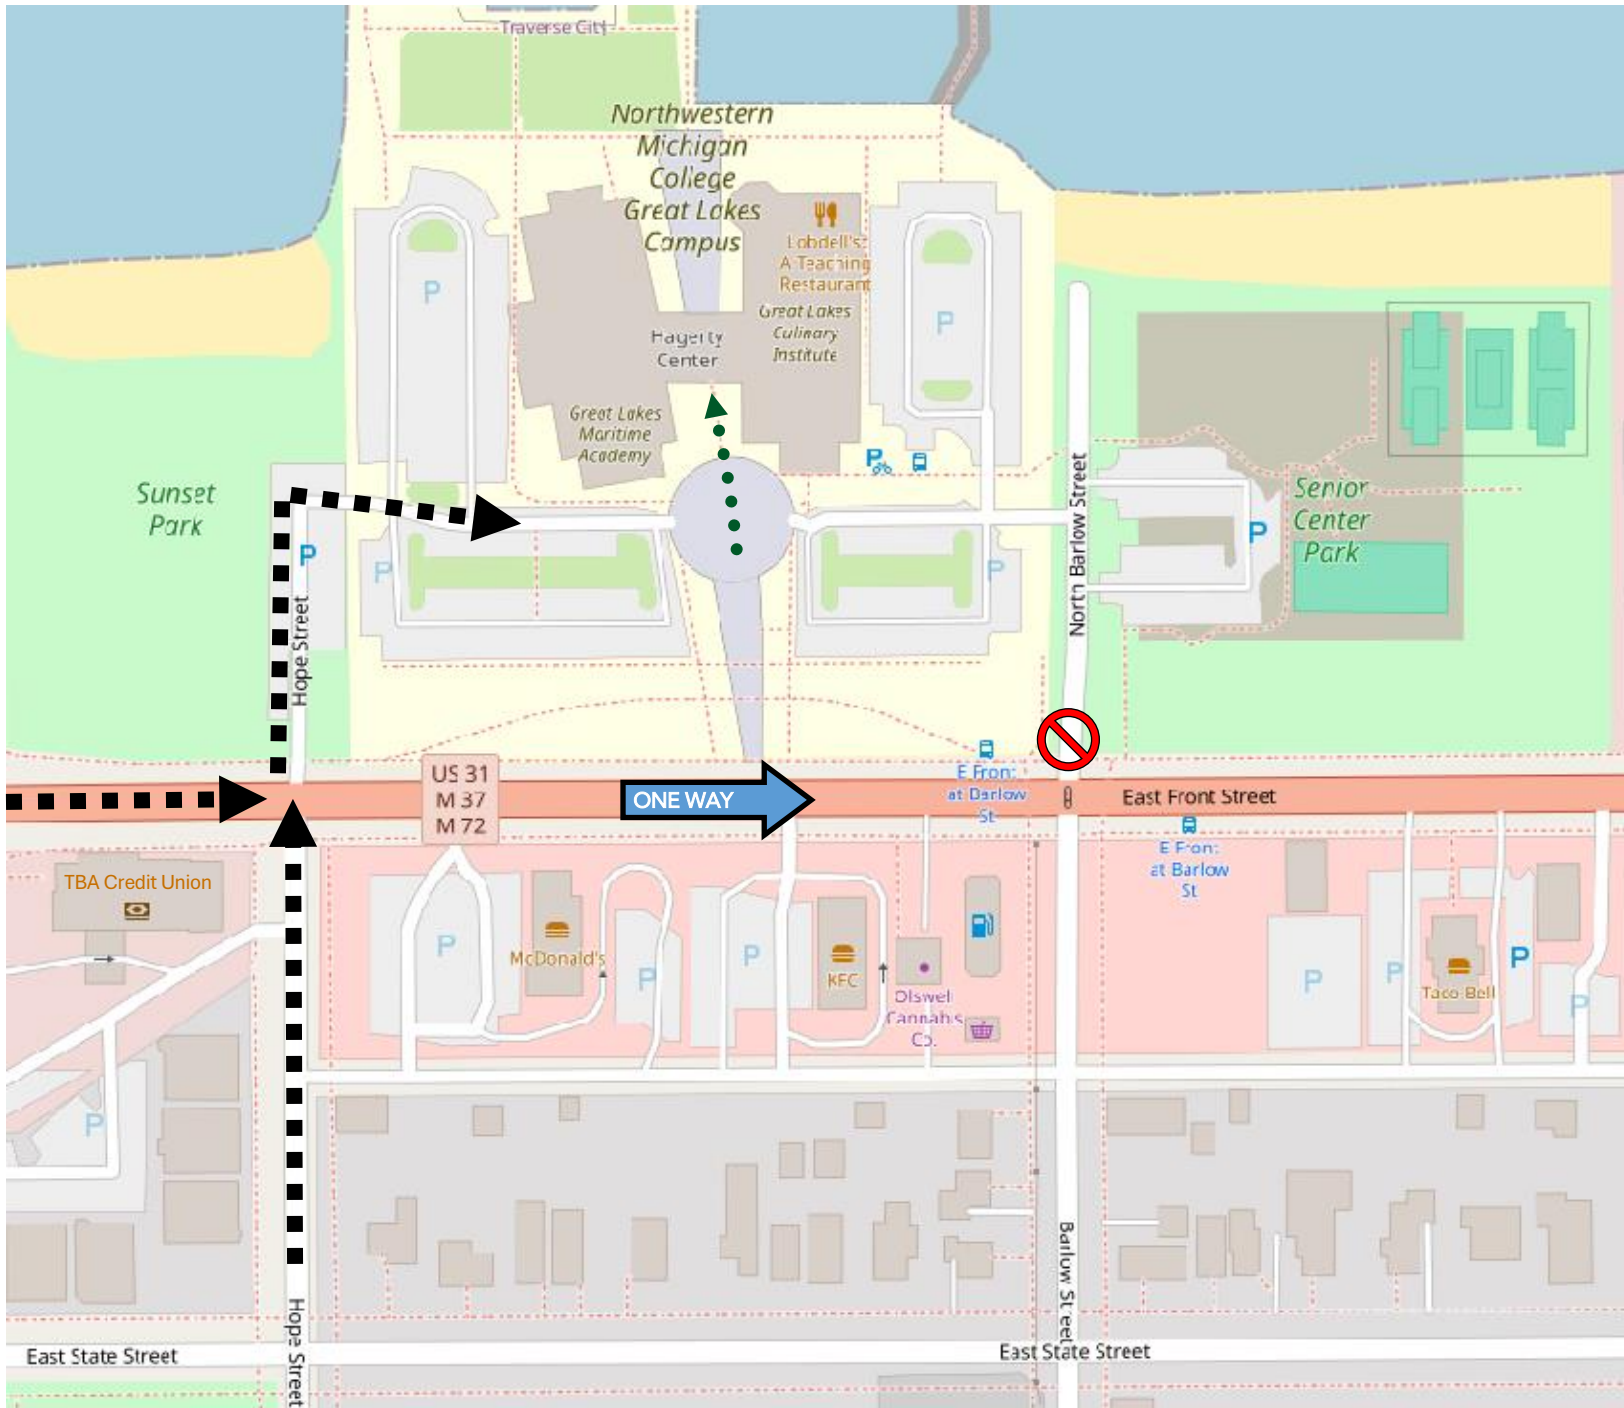

Parking for OTP Gala at Hagerty Center

Please enter the Hagerty Center from Hope Street, across from TBA Credit Union. Due to construction on Front Street and at the Senior Center, the Barlow Street entrance is closed.

Traffic on Front Street is Eastbound Only

So please plan on approaching from the West or South.

Enter the Hagerty Center at the Main Entrance

Valet Parking will be available on the entrance circle or park in any Hagerty Center parking lot.