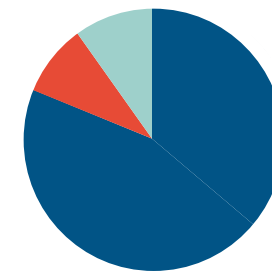

WE PARTNER TO ENHANCE CULTURE

With over 60 years of impact, we will continue to champion a lively arts culture in our region for generations to come.

A year of closure due to the pandemic and the subsequent government grants received distort the financial picture on a year over year basis. The graphs here are derived from a five-year average.

Thanks to individual donations, sponsorships and grants, OTP continues to be healthy and sustainable into the future.

Our full financial report can be viewed at www.OldTownPlayhouse.com.

OTP 5-YEAR AVERAGE

INCOME

Admissions

36%

Contributions & Grants

33%

Education & Special Events

17%

Sponsors, Advertising, Other

14%

EXPENSES

Production

78%

General Admin

11%

Fundraising

11%

OTP PARTNERS

OTP is grateful to the foundations that support us.

Our season and show sponsors get a standing ovation.

We strive to continually partner in our community for greater impact. It has been a pleasure to partner with organizations such as these.

These local supporting businesses are greatly appreciated.

BOARD OF TRUSTEES

OTP is a non-profit organization and has oversight from a talented group of Trustees. They guide the strategic and financial actions of the theater and help make it the great place we all love.

Paul Jarboe – President
Kerr Anderson – Vice President
Chuck Moeser – Treasurer
Marcy Hermann – Secretary
Michael Binstead
Margaret (Peg) Brace
Nancy Brick
Karen Feahr
Carly McCall
Chris Radu
Lindsay Raymond
HT Snowday
Rita Whaley

STAFF

Deb Jackson – Executive Director
Phil Murphy – Artistic Manager
Gary Bolton – Production Resource Manager
Laura Ortiz-LaVelle – Business Manager
Jim Muratzki – Box Office Manager
Melissa May – Education Program Manager/Young Company Director
Jena Van Wagner – Marketing Manager