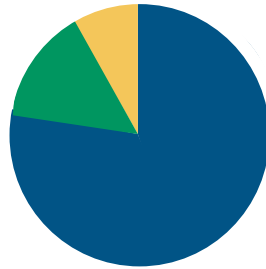

THANK YOU TO ALL OF OUR GENEROUS DONORS.

OTP FINANCIALS

INCOME

579,482 Program/ Production
334,666 Development
16,265 Administrative
930,413 **TOTAL INCOME**

EXPENSES

756,157 Program/ Production
142,600 Development
93,911 Administrative
992,668 **TOTAL EXPENSES**