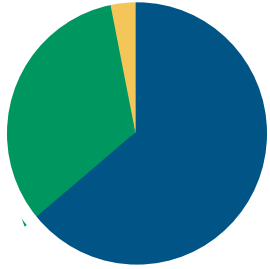

THANK YOU TO ALL OF OUR GENEROUS DONORS.

OTP FINANCIALS

INCOME

579,482 Program/ Production
334,666 Development
16,265 Administrative
930,413 **TOTAL INCOME**

EXPENSES

756,157 Program/ Production
142,600 Development
93,911 Administrative
992,668 **TOTAL EXPENSES**